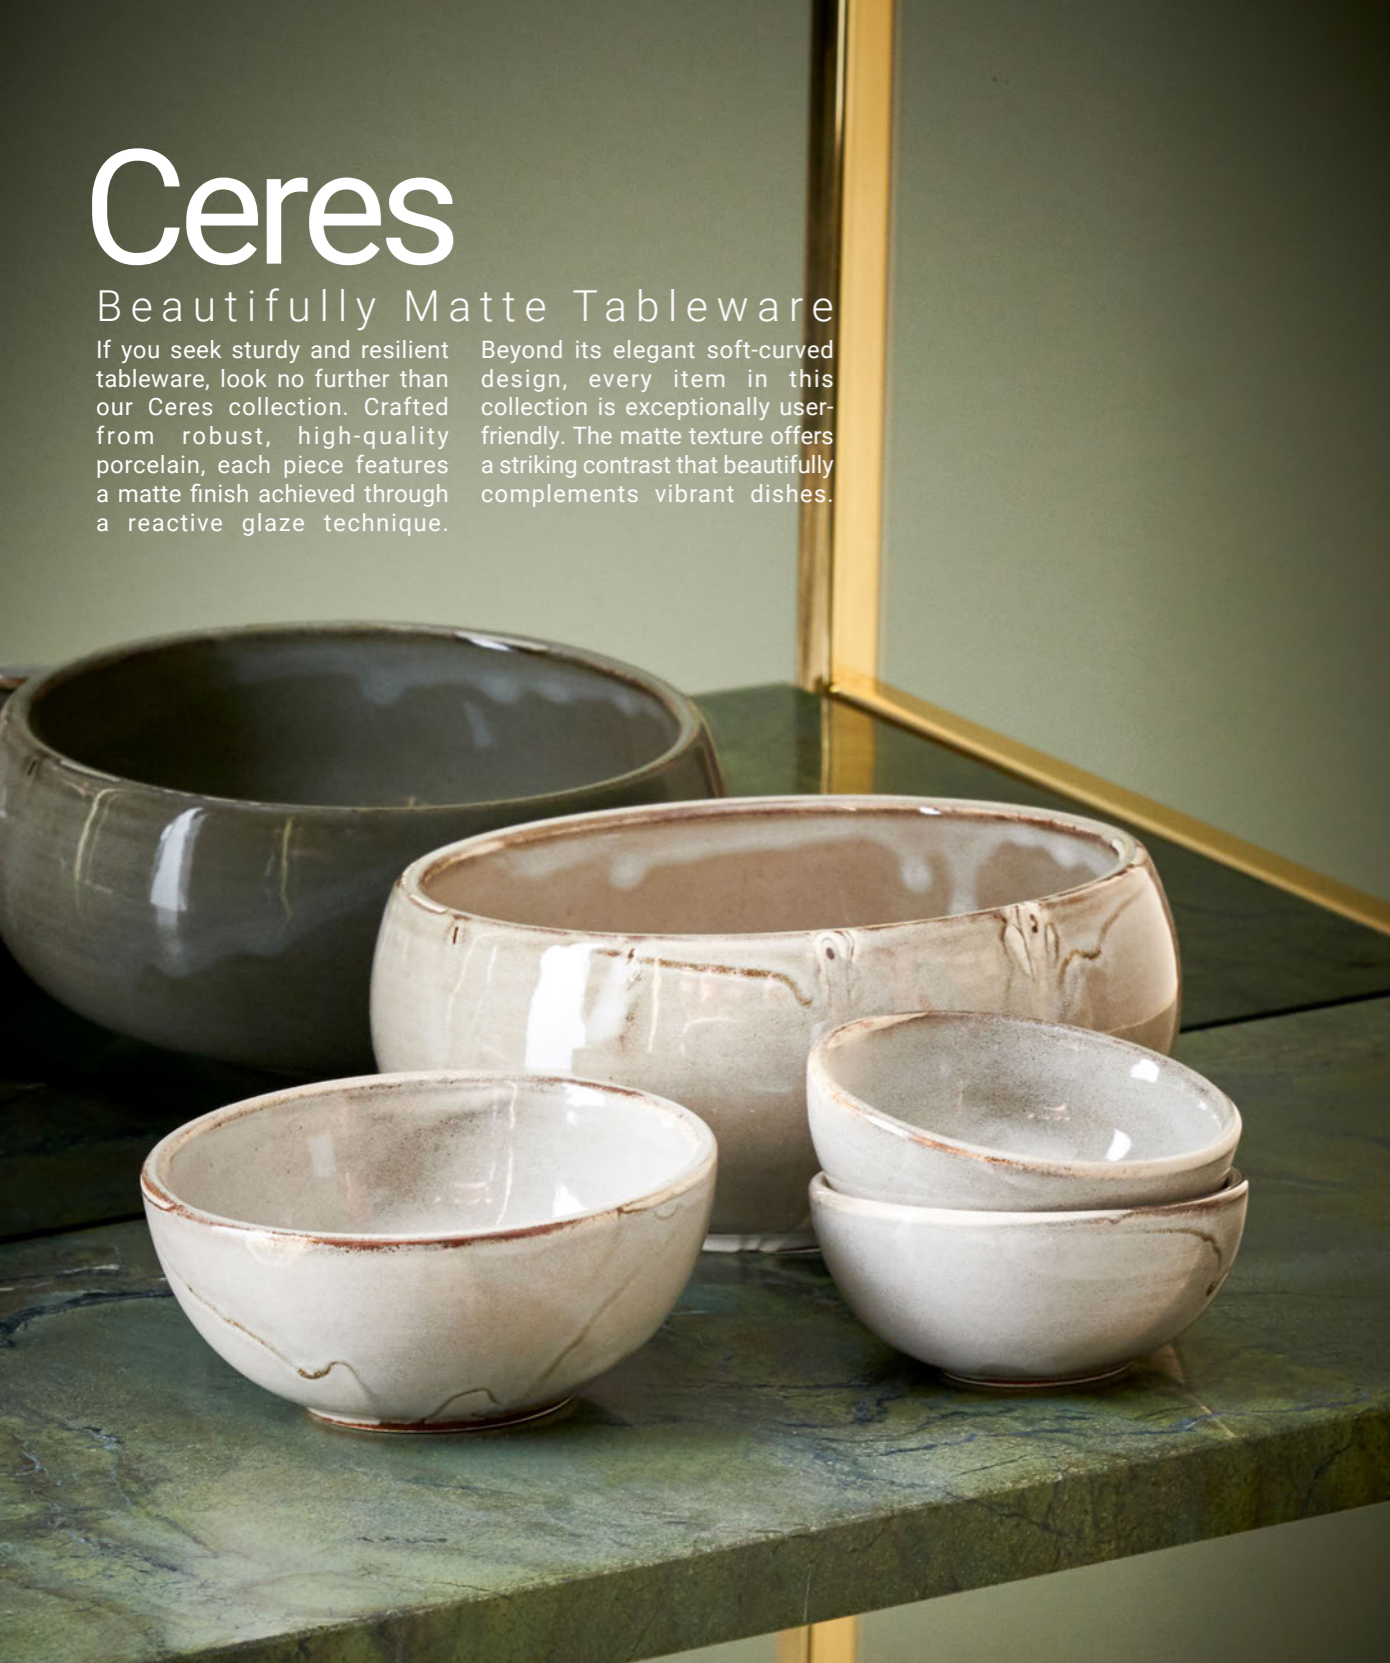

Ceres

Beautifully Matte Tableware

If you seek sturdy and resilient tableware, look no further than our Ceres collection. Crafted from robust, high-quality porcelain, each piece features a matte finish achieved through a reactive glaze technique.

Beyond its elegant soft-curved design, every item in this collection is exceptionally user-friendly. The matte texture offers a striking contrast that beautifully complements vibrant dishes.