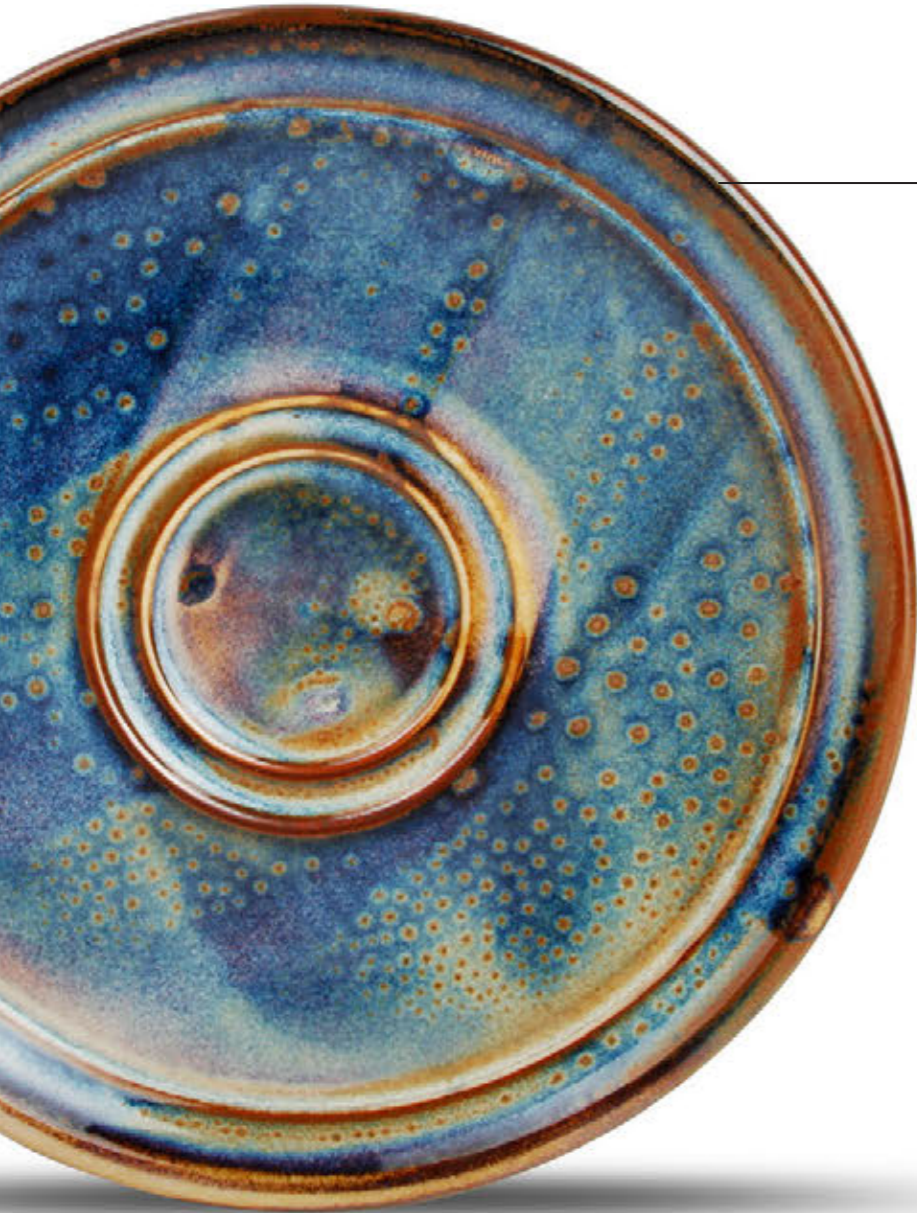

Universal saucer

The universal design ensures that the saucer fits perfectly with the following items: bowl/mocha cup 6,5cl, mocha cup 9cl, cup 19cl, cup 28cl and mug 28cl.

The universal saucer is currently available for ranges: Curvo, Escura, Nova, Grey Ceres, Black Ceres, Usko and Volta. Mix and match as you wish.