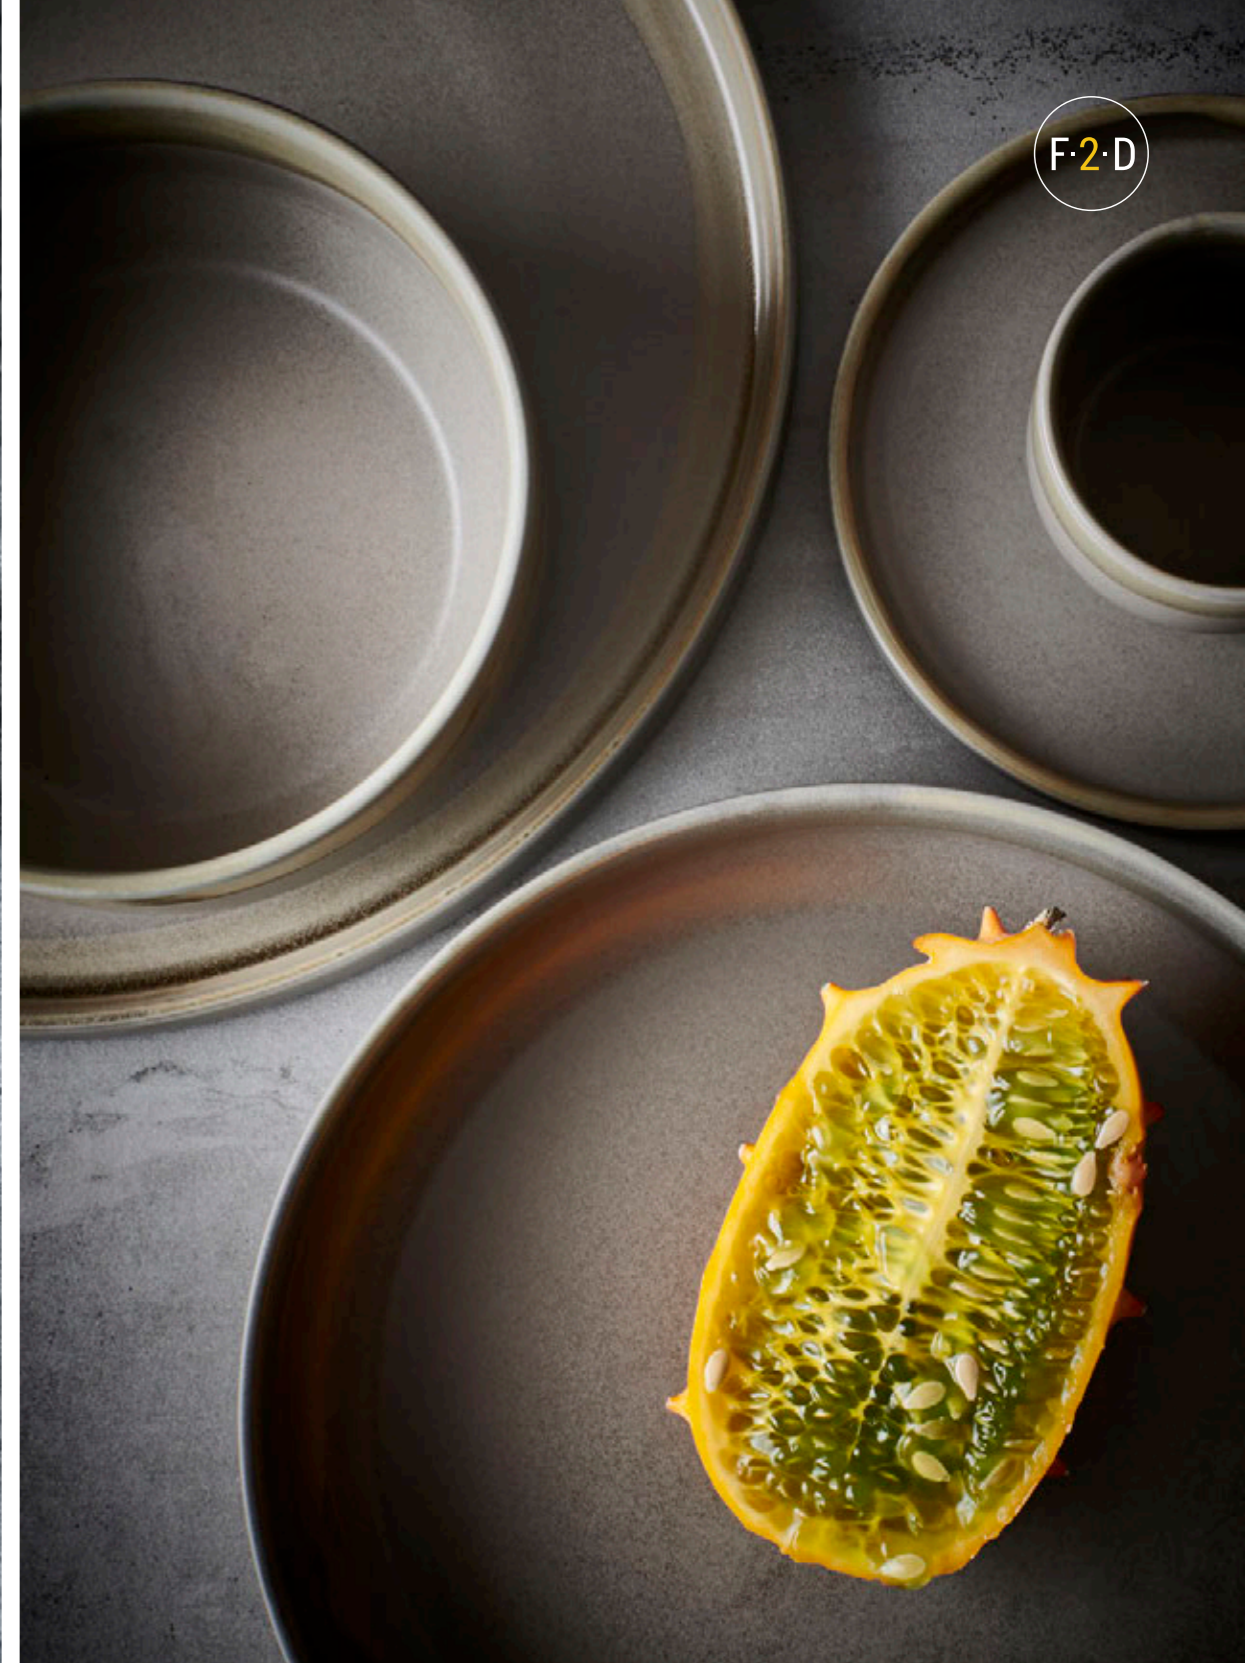

Structo

Straightforward Stackable Design

Forming a formidable foundation, Structo's design ethos draws from the architectural world's enduring structures and stackable forms. This stalwart and unpretentious design finds its muse in the realm of construction and architecture.

Crafted from resilient porcelain, each piece embodies durability. Every item is imbued with consistent colour throughout and is meticulously finished with a reactive glaze, ensuring a robust yet elegant finish.

F·2·D