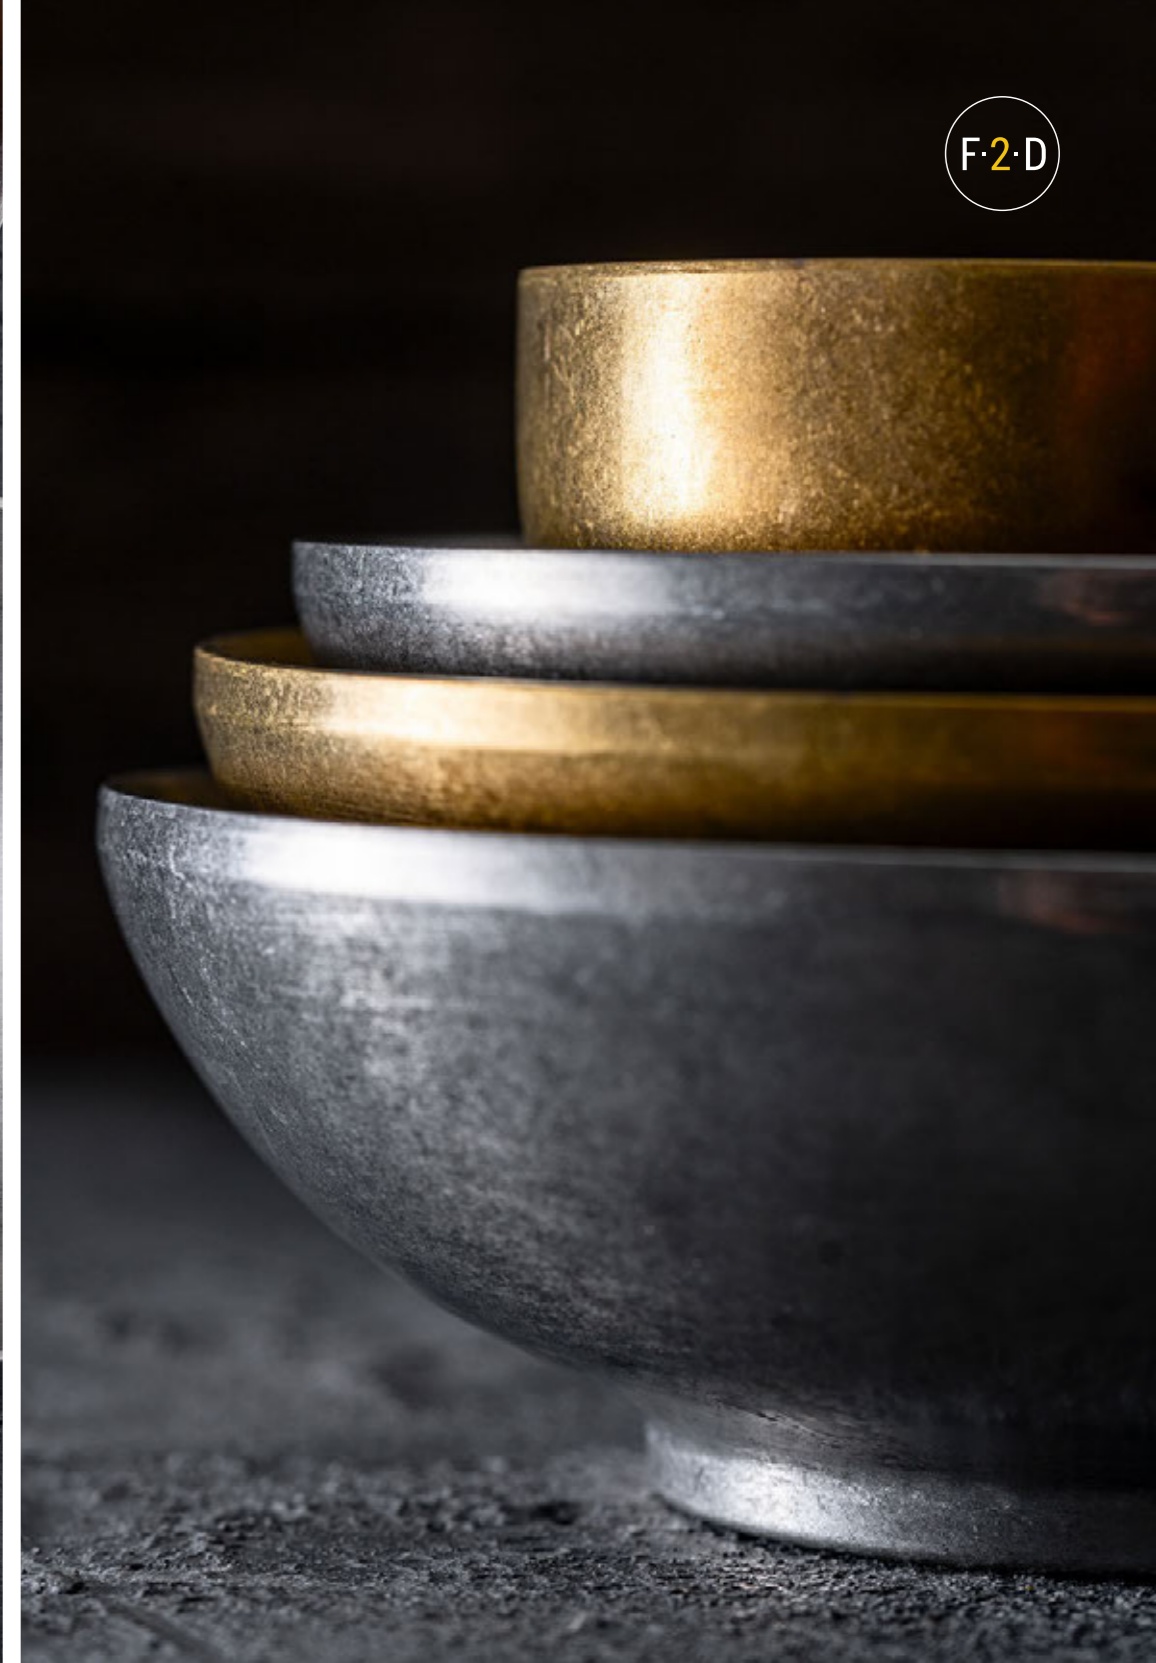

Halo • Bowl forest • 24xH5,5cm
605073

Halo • Bowl forest • 30xH6cm
605074